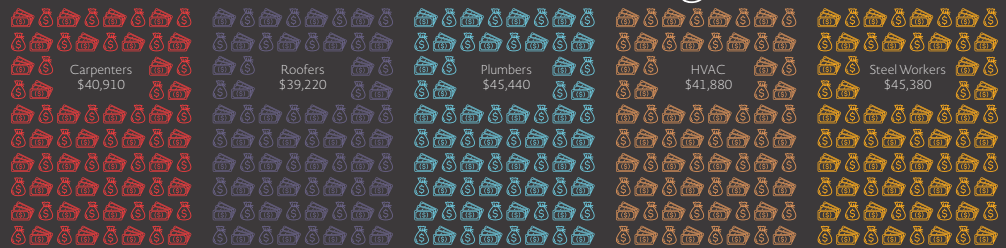

Mean Annual Wage