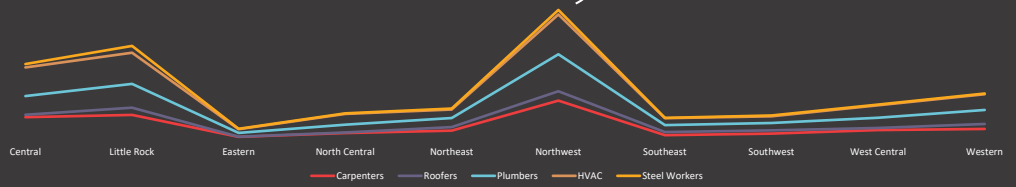

MAD IN THE TRADE

Where are they in AR?

30.7% of the state's Carpenters are in Northwest Arkansas

25.5% of the state's Roofers are in Northwest Arkansas

26.6% of the state's Plumbers are in Northwest Arkansas

24.2% of the state's HVAC workers are in Northwest Arkansas

35.3% of the state's Steel Workers are in Pulaski County